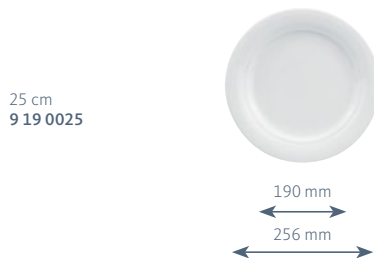

TELLER FLACH FAHNE, PLATE FLAT WITH RIM