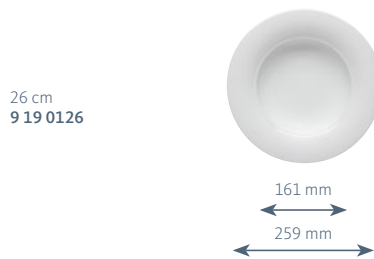

TELLER TIEF BREITE FAHNE, PLATE DEEP WITH WIDE RIM