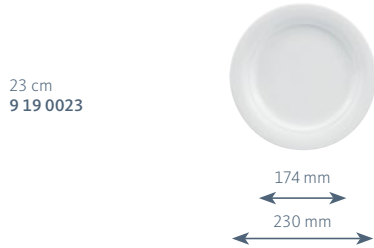

TELLER FLACH FAHNE, PLATE FLAT WITH RIM