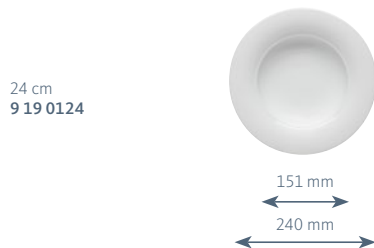

TELLER TIEF BREITE FAHNE, PLATE DEEP WITH WIDE RIM