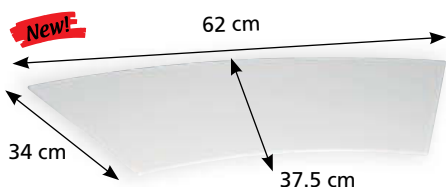

buffet platter "Curve 45°"

special hardened safety glass, white, rounded edges, polished rim, dishwasher-safe, rubber feet included (adhesive), underside scratch-proof, 4 mm thick

item	l x w in cm	packing unit
1670.14	62x37.5	2 pcs.