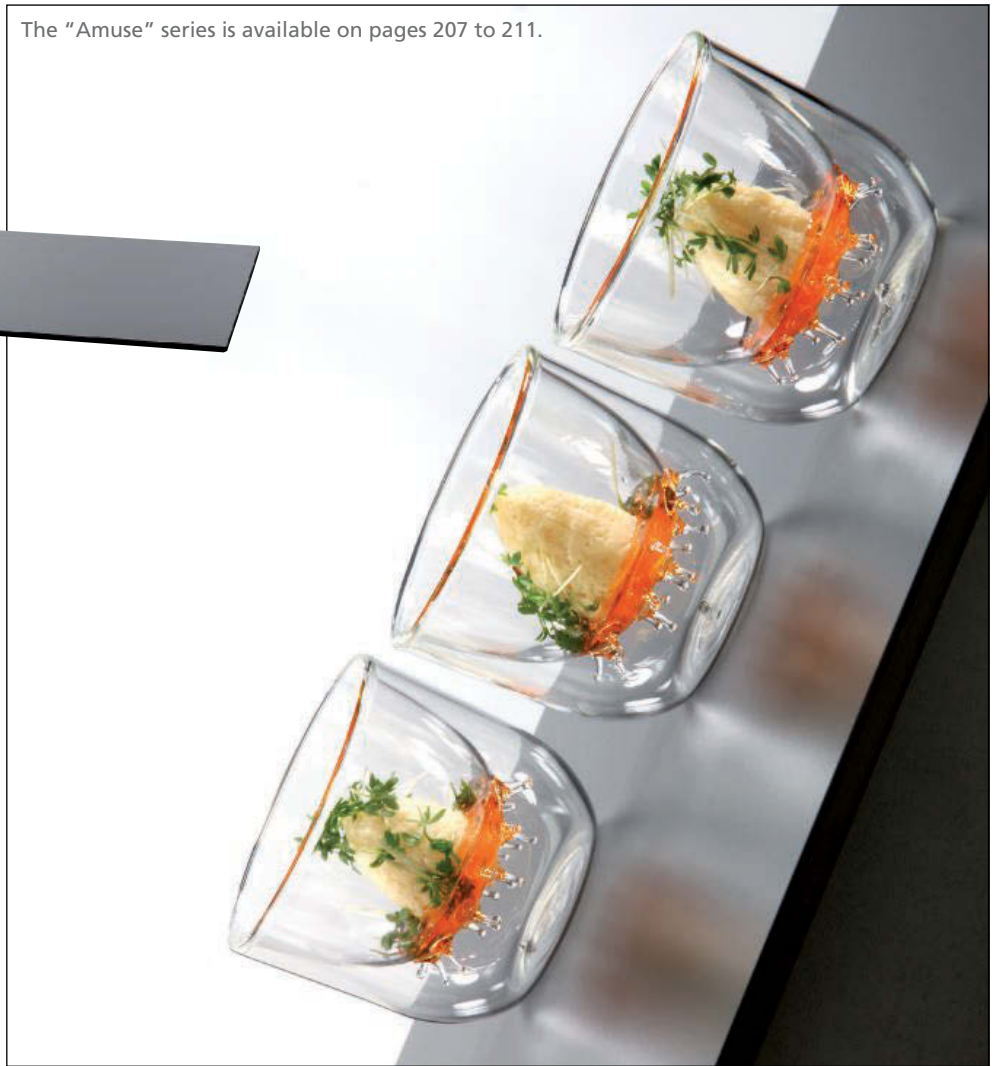

The "Amuse" series is available on pages 207 to 211.