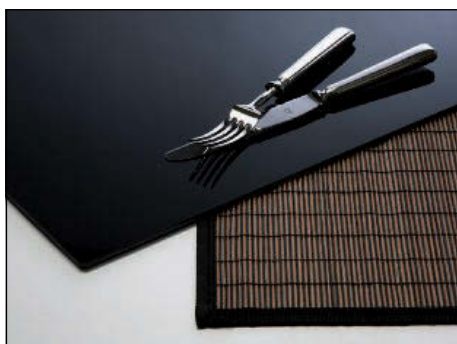

Black glass, page 58

- Specially hardened safety glass
- 4 mm thick, low weight
- Edges polished and rounded
- Underside scratch-resistant, black
- Shock-proof, heat-resistant, dishwasher-safe