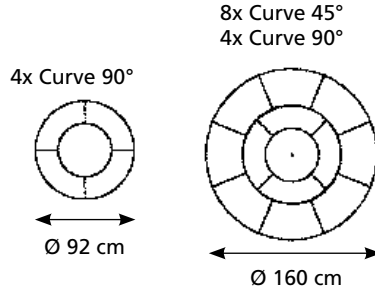

Buffet platters made of transparent glass!

- Special hardened safety glass
- 10 mm thick
- Edges polished and deburred
- Dishwasher-safe

buffet platter, transparent glass

hardened glass, transparent, edges polished and deburred, 10 mm thick

item	version	l x w in cm
8004.01	square	50x50
8004.02	rectangular	50x42
8004.03	rectangular	50x34
8004.04	square	42x42
8004.05	rectangular	42x34
8004.06	square	34x34
8004.07	2/1 GN	65x53
5243	rectangular	80x21
5000	rectangular	95.4x39