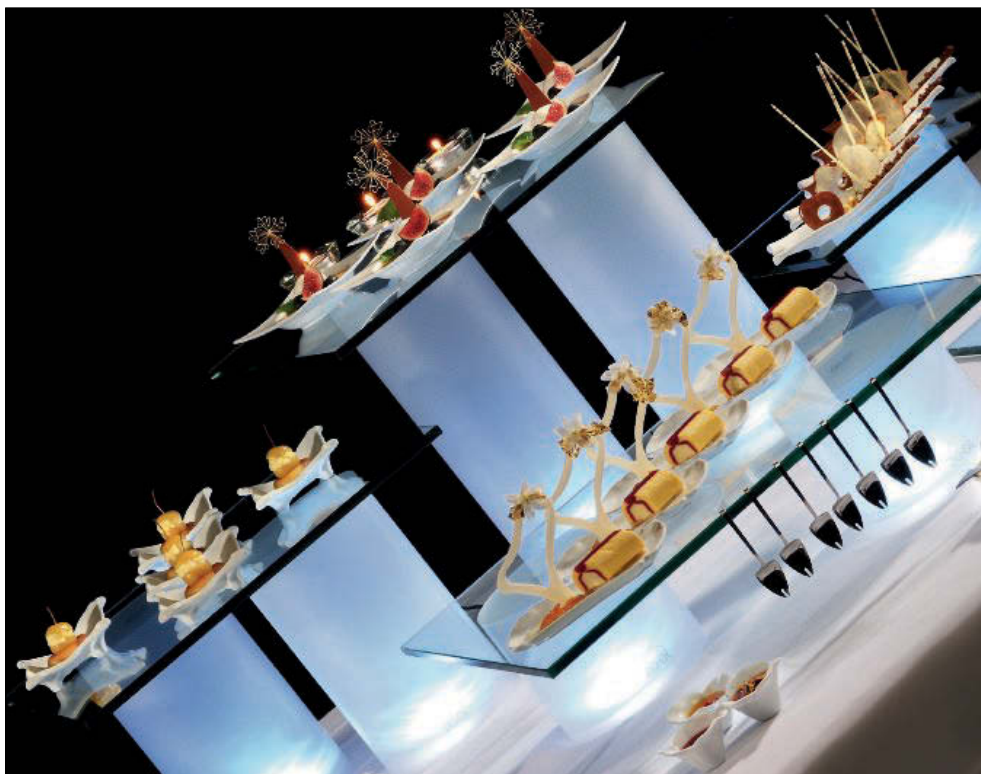

buffet platter "Curve 45°"

hardened glass, transparent, curved shape, edges polished and deburred, 10 mm thick

item	l x w in cm
5242	62x37.5

dinner plate, transparent glass

hardened glass, edge polished and deburred, 6 mm thick

item	Ø in cm
4999	33