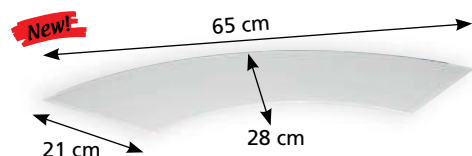

buffet platter "Curve 90°"

special hardened safety glass, white, rounded edges, polished rim, dishwasher-safe, rubber feet included (adhesive), underside scratch-proof, 4 mm thick

item	l x w in cm	packing unit
1670.15	65x28	2 pcs.

dinner plate, white glass

special hardened safety glass, white, edge polished, dishwasher-safe, rubber feet included (adhesive), underside scratch-proof, 4 mm thick

item	Ø in cm
1671.33	33