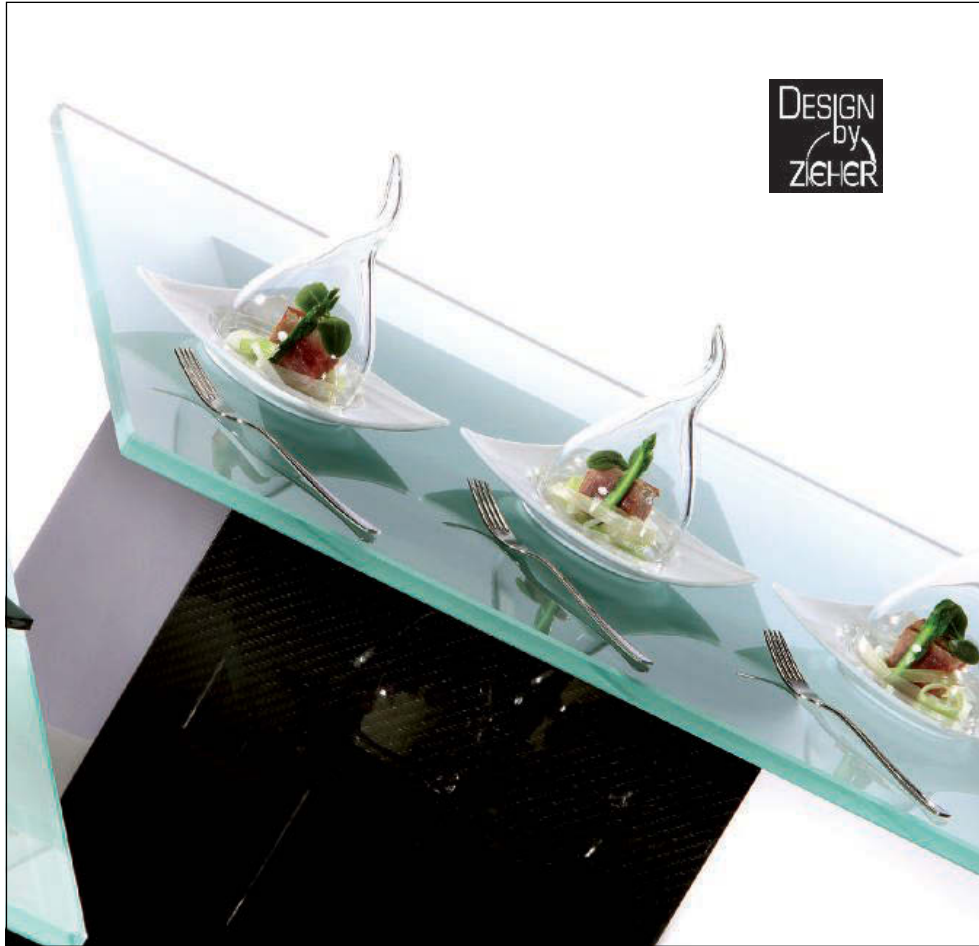

special hardened safety glass, white, edge polished, dishwasher-safe, rubber feet included (adhesive), underside scratch-proof, 4 mm thick

item	Ø in cm
1671.53	53

The buffet system "Basic" is available on page 52, the miniatures made of glass on pages 218 to 221.

Buffet platters made of satined glass!

- Special hardened safety glass
- 10 mm thick
- Edges polished and deburred
- Underside satined
- Dishwasher-safe

buffet platter, satined glass

hardened glass, frosted look, edges polished and deburred, 10 mm thick