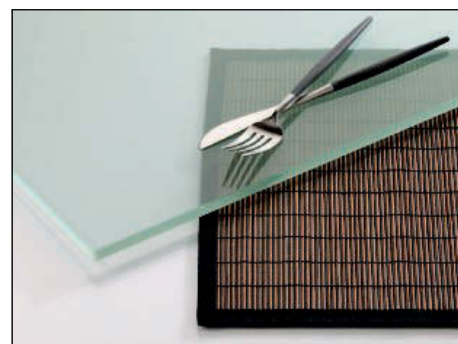

Satined glass, page 60

- Specially hardened safety glass
- 10 mm thick
- Edges polished and deburred
- Underside satined
- Dishwasher-safe