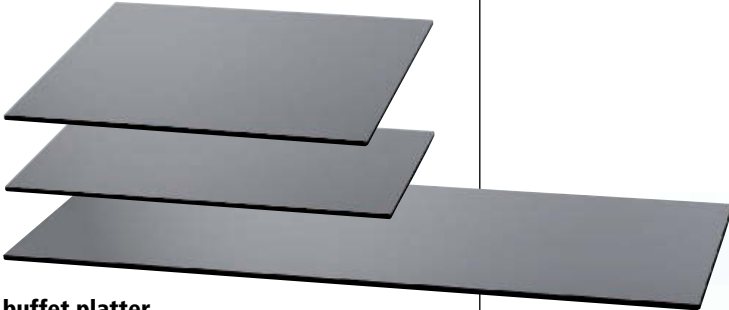

Transparent glass, page 62

- Specially hardened safety glass
- 10 mm thick
- Edges polished and deburred
- Dishwasher-safe

Natural slate, page 63

- Food-safe sealed/unsealed
- 10 - 15 mm thick
- With rubber feet

Buffet platters made of laminated plastic!

- Dark grey, black intermediate ply
- 8 mm thick
- Break-proof
- Dishwasher-safe
- Scratch-proof, antistatic

buffet platter

laminated plastic, dark grey, black intermediate ply, deburred edges, rounded corners, break-proof, scratch-proof, dishwasher-safe, antistatic, 8 mm thick