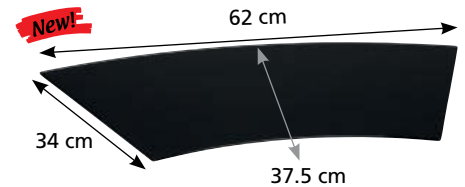

buffet platter, black glass

special hardened safety glass, black, rounded edges, polished rim, dishwasher-safe, rubber feet included (adhesive), underside scratch-proof, 4 mm thick

item	version	l x w in cm
1668.01	square	50x50
1668.03	rectangular	50x34
1668.04	square	42x42
1668.05	rectangular	42x34
1668.06	square	34x34
1668.08	rectangular	80x20
1668.09	rectangular	80x40
1668.10	rectangular	30x18
1668.11	1/1 GN	53x32.5
1668.12	rectangular	66x10