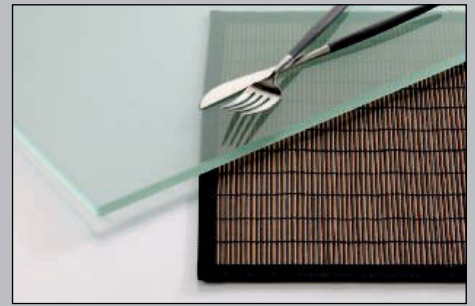

special hardened safety glass, white, edge polished, dishwasher-safe, rubber feet included (adhesive), underside scratch-proof, 4 mm thick

item	Ø in cm
1671.53	53

The buffet system "Basic" is available on page 52, the miniatures made of glass on pages 218 to 221.

Buffet platters made of satined glass!

- Special hardened safety glass
- 10 mm thick
- Edges polished and deburred
- Underside satined
- Dishwasher-safe

buffet platter, satined glass

hardened glass, frosted look, edges polished and deburred, 10 mm thick