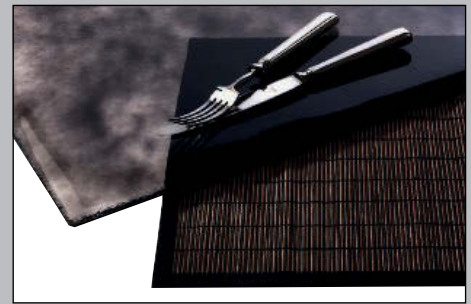

The "Amuse" series is available on pages 207 to 211.

The buffet stands "Basic" are available on page 52, "Konkret!" on pages 46 to 49.

Buffet platters made of structured glass!

- Special hardened safety glass
- 5 or 8 mm thick (depending on size)
- Edges rounded
- Underside structured
- Irregular colouring in cloudy optic
- Dishwasher-safe