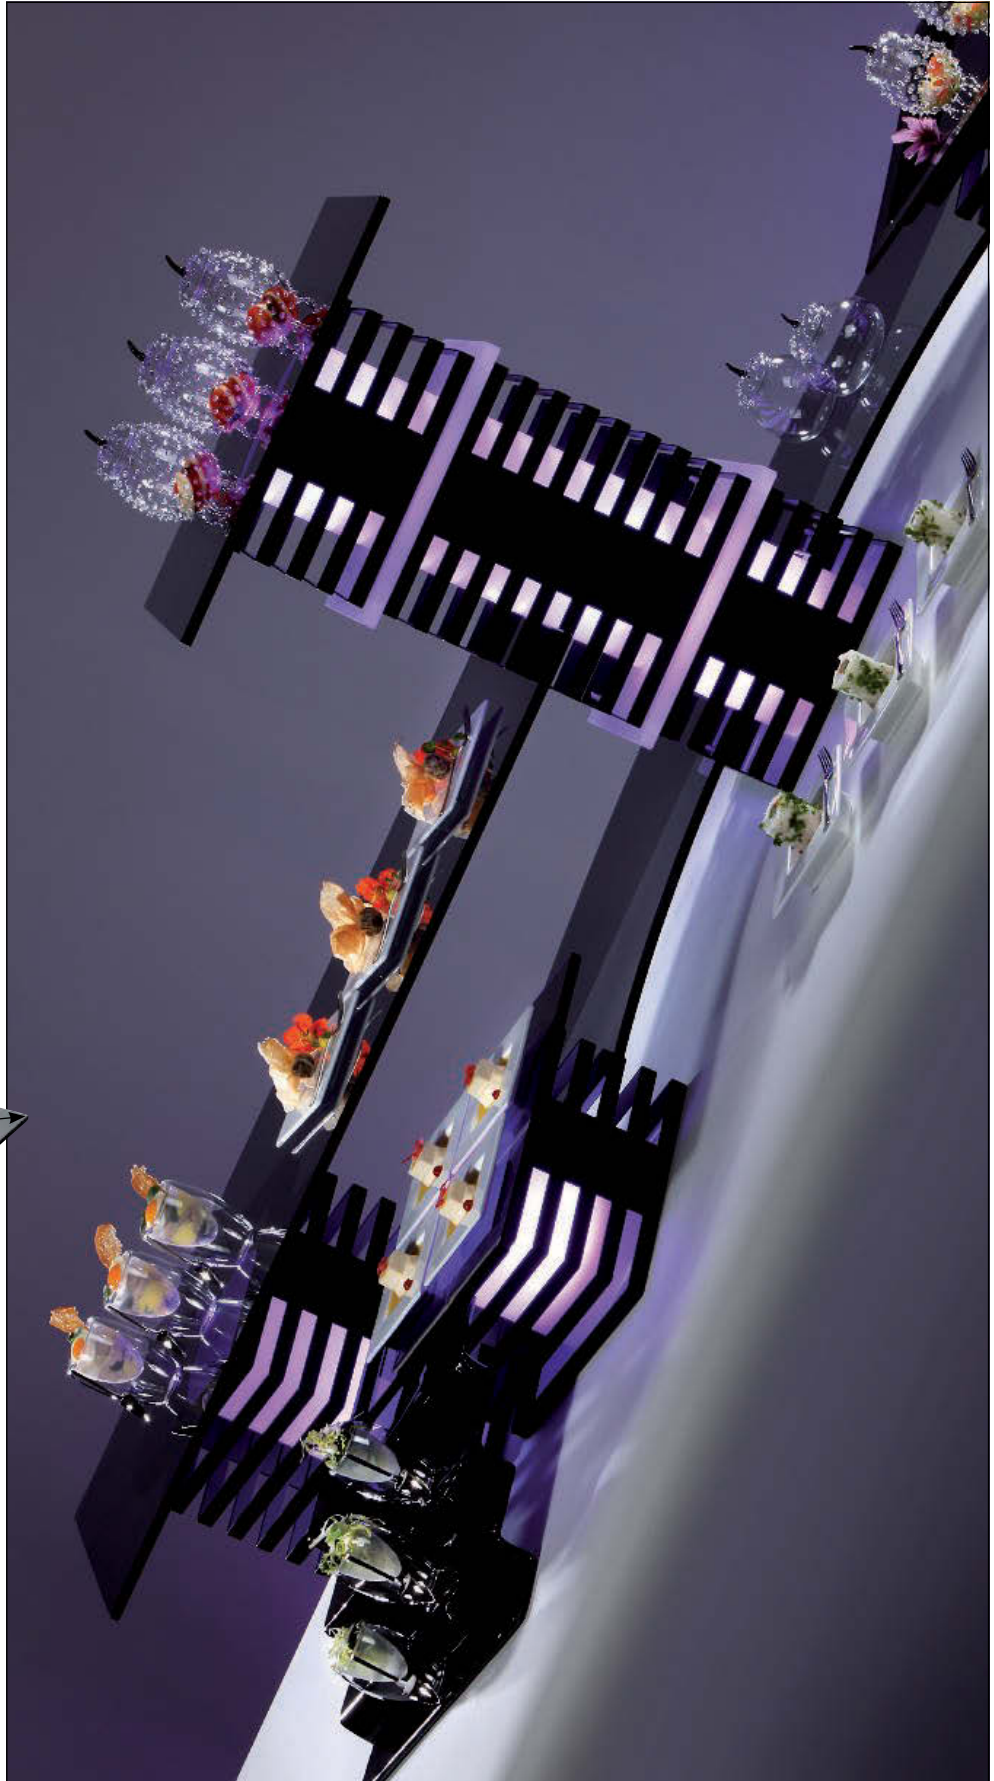

buffet platter "Curve 90°"

hardened glass, dark grey, curved shape, edges polished and deburred, 10 mm thick

item	l x w in cm	packing unit
5241.B	65x28	2 pcs.

buffet platter "Curve 45°"

hardened glass, dark grey, curved shape, edges polished and deburred, 10 mm thick

item	l x w in cm
5242.B	62x37.5

The buffet system "Squareline" is available on pages 13 to 17.

Buffet platters made of transparent glass!

- Special hardened safety glass
- 10 mm thick
- Edges polished and deburred
- Dishwasher-safe