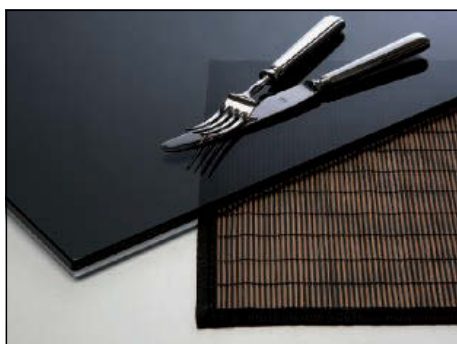

Dark grey glass, page 61

- Specially hardened safety glass
- 10 mm thick, transparent
- Edges polished and deburred
- Dishwasher-safe