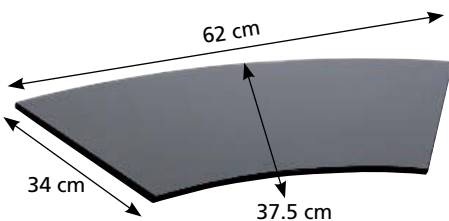

item	Ø in cm	thickness in mm
5239.M	53	8
5240.M	60	10

Buffet platters made of dark grey glass!

- Special hardened safety glass
- 10 mm thick
- Edges polished and deburred
- Dark grey, transparent
- Dishwasher-safe

buffet platter, dark grey glass

hardened glass, dark grey, edges polished and deburred, 10 mm thick

item	version	l x w in cm
8004.01B	square	50x50
8004.02B	rectangular	50x42
8004.03B	rectangular	50x34
8004.04B	square	42x42
8004.05B	rectangular	42x34
8004.06B	square	34x34
8004.07B	2/1 GN	64x53
5243.B	rectangular	80x21
5000.B	rectangular	95.4x39

buffet platter "Curve 90°"

hardened glass, dark grey, curved shape, edges polished and deburred, 10 mm thick

item	l x w in cm	packing unit
5241.B	65x28	2 pcs.

buffet platter "Curve 45°"

hardened glass, dark grey, curved shape, edges polished and deburred, 10 mm thick