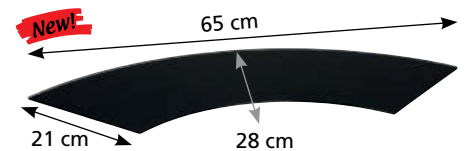

buffet platter "Curve 45°"

special hardened safety glass, black, rounded edges, polished rim, dishwasher-safe, rubber feet included (adhesive), underside scratch-proof, 4 mm thick

item	l x w in cm	packing unit
1668.14	62x37.5	2 pcs.