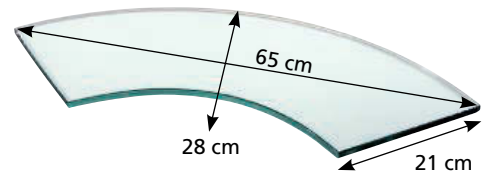

buffet platter "Curve 90°"

hardened glass, transparent, curved shape, edges polished and deburred, 10 mm thick

item	l x w in cm	packing unit
5241	65x28	2 pcs.

The curved platters combined with compatible buffet platters and buffet stands allow innumerable variations! These platters are available made of transparent glass (page 62), black glass (page 58), white glass (page 59) and transparent dark grey glass (page 61).