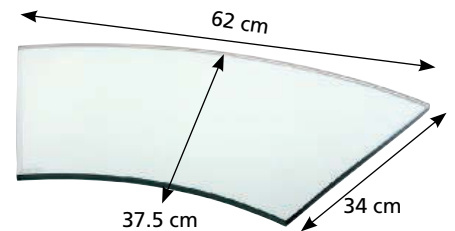

item	l x w in cm
5242.B	62x37.5

The buffet system "Squareline" is available on pages 13 to 17.

Buffet platters made of transparent glass!

- Special hardened safety glass
- 10 mm thick
- Edges polished and deburred
- Dishwasher-safe

buffet platter, transparent glass

hardened glass, transparent, edges polished and deburred, 10 mm thick

item	version	l x w in cm
8004.01	square	50x50
8004.02	rectangular	50x42
8004.03	rectangular	50x34
8004.04	square	42x42
8004.05	rectangular	42x34
8004.06	square	34x34
8004.07	2/1 GN	65x53
5243	rectangular	80x21
5000	rectangular	95.4x39

buffet platter "Curve 90°"

hardened glass, transparent, curved shape, edges polished and deburred, 10 mm thick

item	l x w in cm	packing unit
5241	65x28	2 pcs.

The curved platters combined with compatible buffet platters and buffet stands allow innumerable variations! These platters are available made of transparent glass (page 62), black glass (page 58), white glass (page 59) and transparent dark grey glass (page 61).