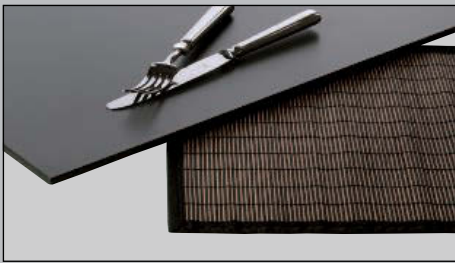

Buffet platters made of laminated plastic!

- Dark grey, black intermediate ply
- 8 mm thick
- Break-proof
- Dishwasher-safe
- Scratch-proof, antistatic

buffet platter

laminated plastic, dark grey, black intermediate ply, deburred edges, rounded corners, break-proof, scratch-proof, dishwasher-safe, antistatic, 8 mm thick