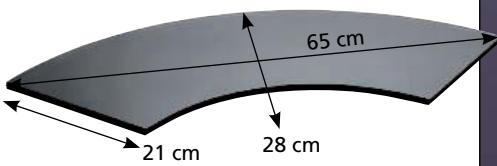

buffet platter "Curve 90°"

hardened glass, dark grey, curved shape, edges polished and deburred, 10 mm thick

item	l x w in cm	packing unit
5241.B	65x28	2 pcs.