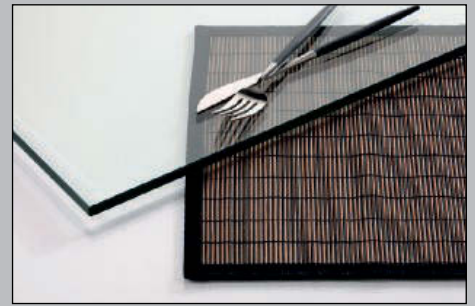

Buffet platters made of transparent glass!

- Special hardened safety glass
- 10 mm thick
- Edges polished and deburred
- Dishwasher-safe

buffet platter, transparent glass

hardened glass, transparent, edges polished and deburred, 10 mm thick

item	version	l x w in cm
8004.01	square	50x50
8004.02	rectangular	50x42
8004.03	rectangular	50x34
8004.04	square	42x42
8004.05	rectangular	42x34
8004.06	square	34x34
8004.07	2/1 GN	65x53
5243	rectangular	80x21
5000	rectangular	95.4x39