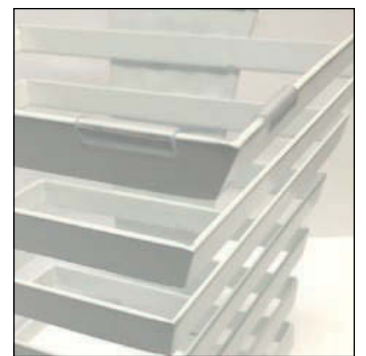

buffet stand "Skyline"

massive stainless steel 18/10, golden (PVD-coated), square, highly polished, dishwasher-safe, food-safe

item	l x w x h in cm
2177.10G	25x25x10.5
2177.22G	25x25x22.5
2177.34G	25x25x34.5
2177.58G	32x32x58.5

buffet stand "Skyline"

massive stainless steel 18/10, coppery (PVD-coated), square, highly polished, dishwasher-safe, food-safe

item	l x w x h in cm
2177.10C	25x25x10.5
2177.22C	25x25x22.5
2177.34C	25x25x34.5
2177.58C	32x32x58.5

New!

silicone sleeve

transparent, slotted lengthwise, for buffet stands "Squareline" items 8081..., 8082..., 8084... and buffet stands "Skyline" items 2177..., 8300... and 8305... (prevents the slipping of buffet platters)

item	length in mm	packing unit
4684	20	10 pcs.