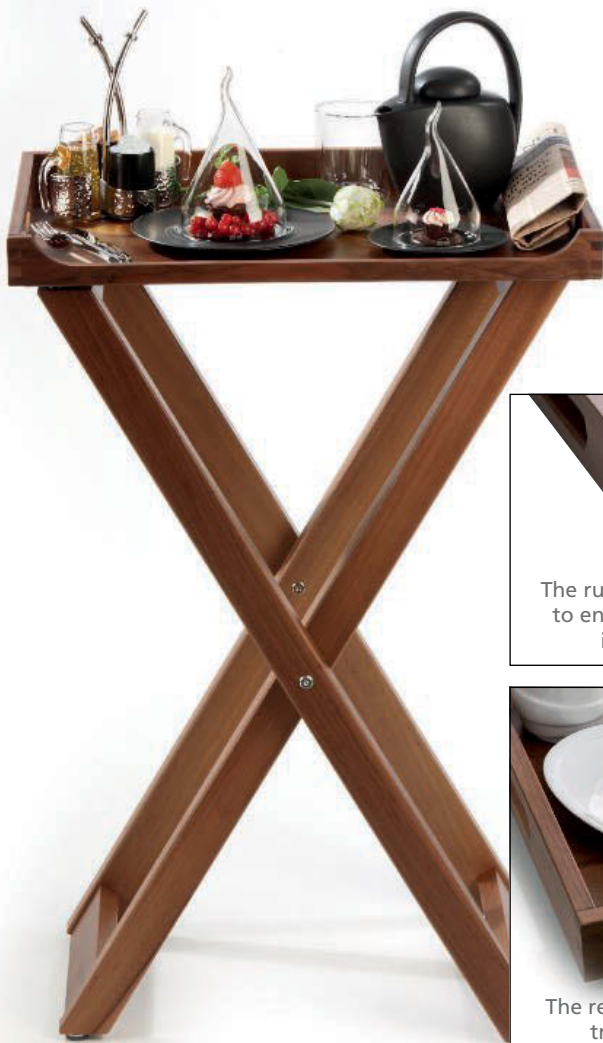

white china, for bridge "Solid" item 4731

item	Ø / height in cm	content in L	packing unit
4281	14 / 5.5/7.5	0.35	6 pcs.

**ham holder "Solid"**

walnut (food-safe sealed), granite and massive stainless steel 18/10, not dishwasher-safe, with knife rest (for knives with a max. size of 43 x 3.5 cm)

item	l x w in cm
4749	50x26

The porcelain pillows "Donna" are available on page 157.

The tray stand for the roomservice tray is available on page 283.

**roomservice tray "Solid"**

walnut, food-safe sealed, stackable, 2 handles, recessed on one side of the rim, not dishwasher-safe, with 4 rubber feet, suitable for tray stand "Solid" item 4748