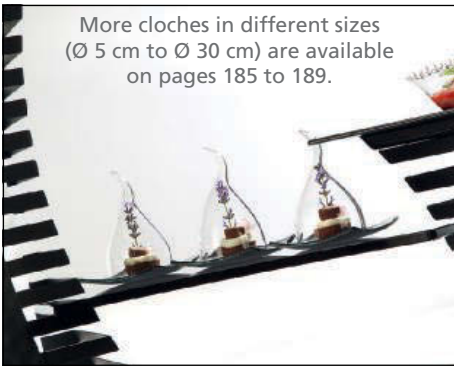

More cloches made of glass and china are available on pages 183 to 190.

**glass cloche**

glass, transparent, with round handle, handblown, for saucer "Solid" items 4734...

item	Ø in cm	height in cm
4850	18.5	31
4851	22.5	37
4852	26	43

**glass cloche "Klaro"**

glass, transparent, suitable for pastry/cake stand "Klaro" items 5349...

item	Ø in cm	height in cm
5350.16	16	13
5350.23	23	16.5
5350.27	27.5	20.5

**pastry/cake stand "Klaro"**

transparent glass, with foot

item	Ø in cm	Ø foot in cm	height in cm
5349.21	21	10.5	9.5
5349.28	28	13	11.5
5349.33	33.5	13	11

More cloches in different sizes (Ø 5 cm to Ø 30 cm) are available on pages 185 to 189.

Cloches made of borosilicate glass are heat resistant, dishwasher safe and very easy to handle for the guests. The main features of this material are a great resistance against heat and changes in temperature as well as a high breakage resistance. Each item is manufactured by hand and therefore shaped individually.