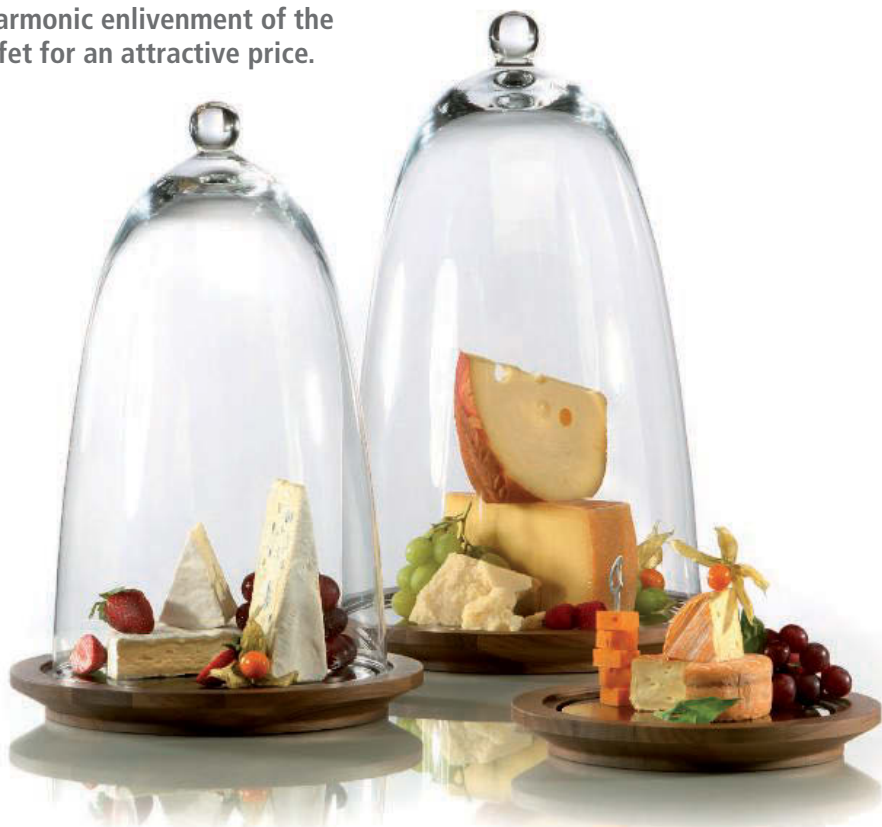

**dinner plate, transparent glass** for tray "Solid" item 4710  
hardened glass, edge polished and deburred, 6 mm thick

item	Ø in cm
4999	33

DESIGN  
by  
ZIEHER

The bread basket is available on page 245.

Each cloche on this page is handblown and handcrafted. In contrast to our cloches made of borosilicate glass (page 113), these items are made of a massive glass drop. As a result there can be air inclusions and minor streaks which cannot be avoided. Each cloche is individual, the result is a harmonic enlivenment of the buffet for an attractive price.