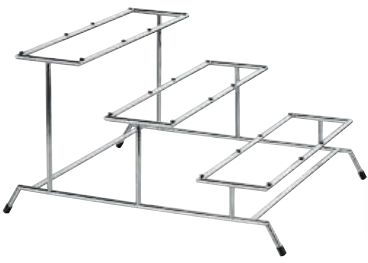

buffet etagere "Stablo"

massive stainless steel 18/10, with 4 anti-slip rubber caps and 24 rubber pads (for anti-slip placing of the trays), support for trays: 46.5 x 13 cm, 10 mm thick

item	l x w x h in cm
8013	46.5x54.5x30

tray with feet

massive stainless steel 18/10, rectangular, hammered finish, six times polished, for buffet etagere items 8013, 2193 and 2193.02

item	l x w x h in cm
2193.01	62x18x5

glass tray

satined, rectangular

item	l x w x h in cm
5160.31	31x21x3.5
5160.62	62x21x3.5

glass tray

dark grey, rectangular

item	l x w x h in cm
5161.31	31x21x3.5
5161.62	62x21x3.5